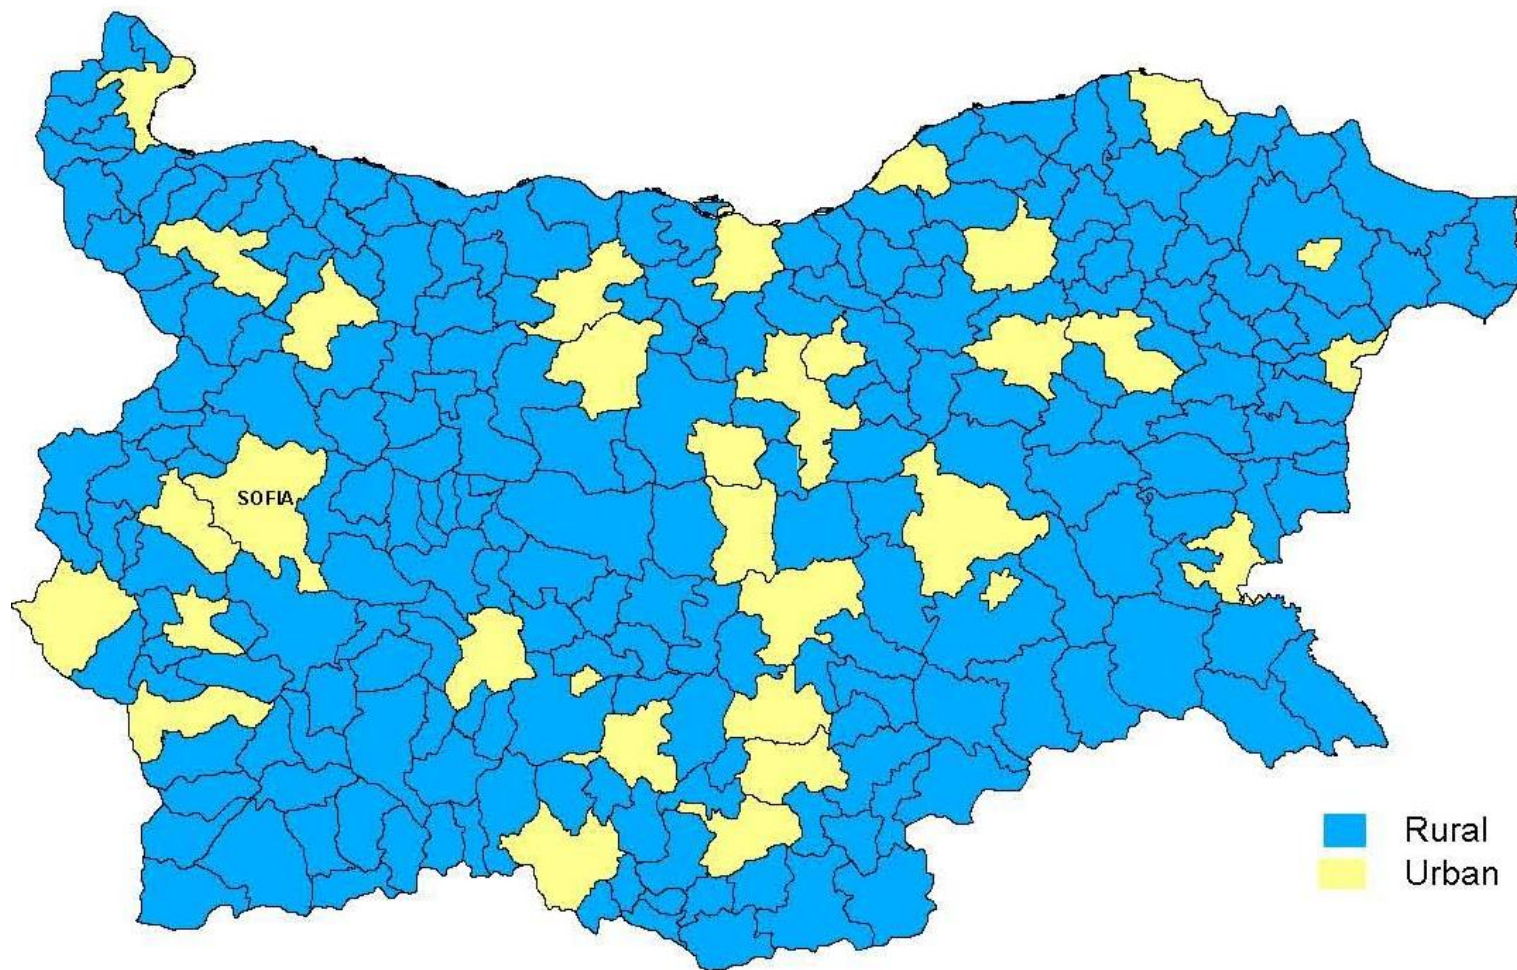

## I. ANNEXES

### 1 Annex 6. Map and list of rural municipalities in Bulgaria (according to statistical definition).

---

Sapareva banya
Treklyano

Total number of rural municipalities 231

|

ORIGINAL